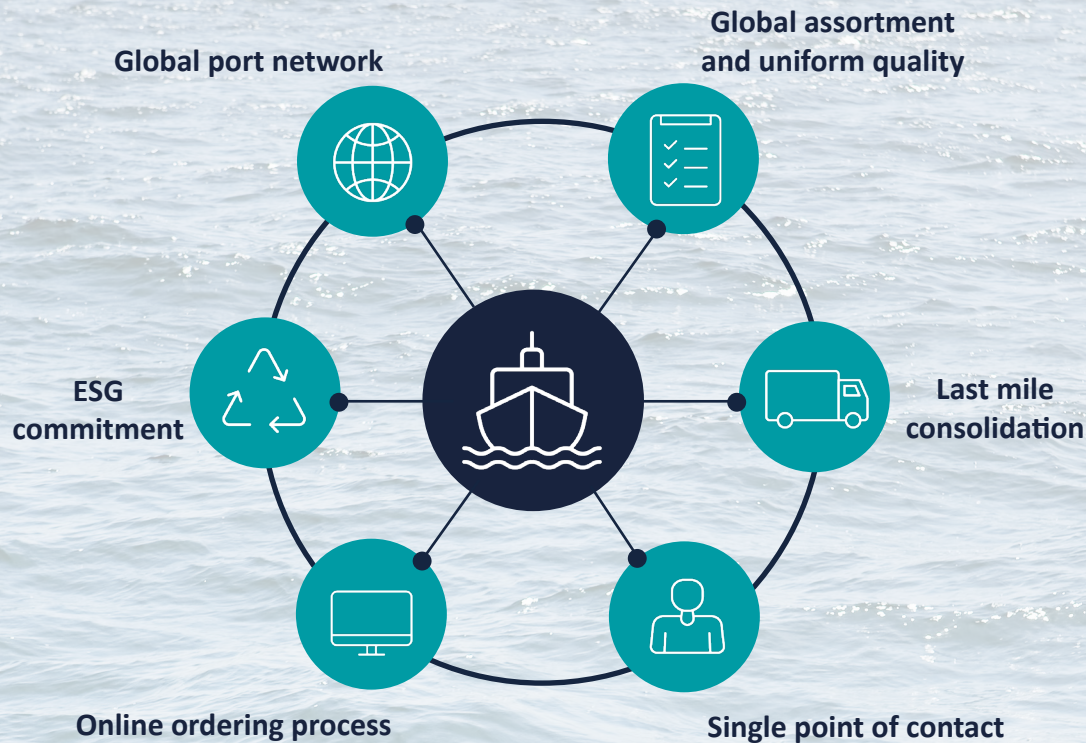

Your global ship supplier

Ship Supply

We make it easy to order and receive marine provisions, stores, bonded, and spare parts, serviced by our global port network – reaching every vessel, every crew.

Your one-stop supplier

Global port network

We serve our customers in every port with provisions and stores, providing global scope and scale across Wrist's 30+ hubs while maintaining local focus and service

Global assortment and uniform quality

With more than 2,000 standardized items, our customers receive significant scale advantages, uniform quality and highly competitive prices regardless of region and country

Last mile consolidation

We combine provisions, stores, spare parts, bonded, and owners' goods in a seamless one-stop logistics, reducing cost and adding efficiency to our customers' value chain